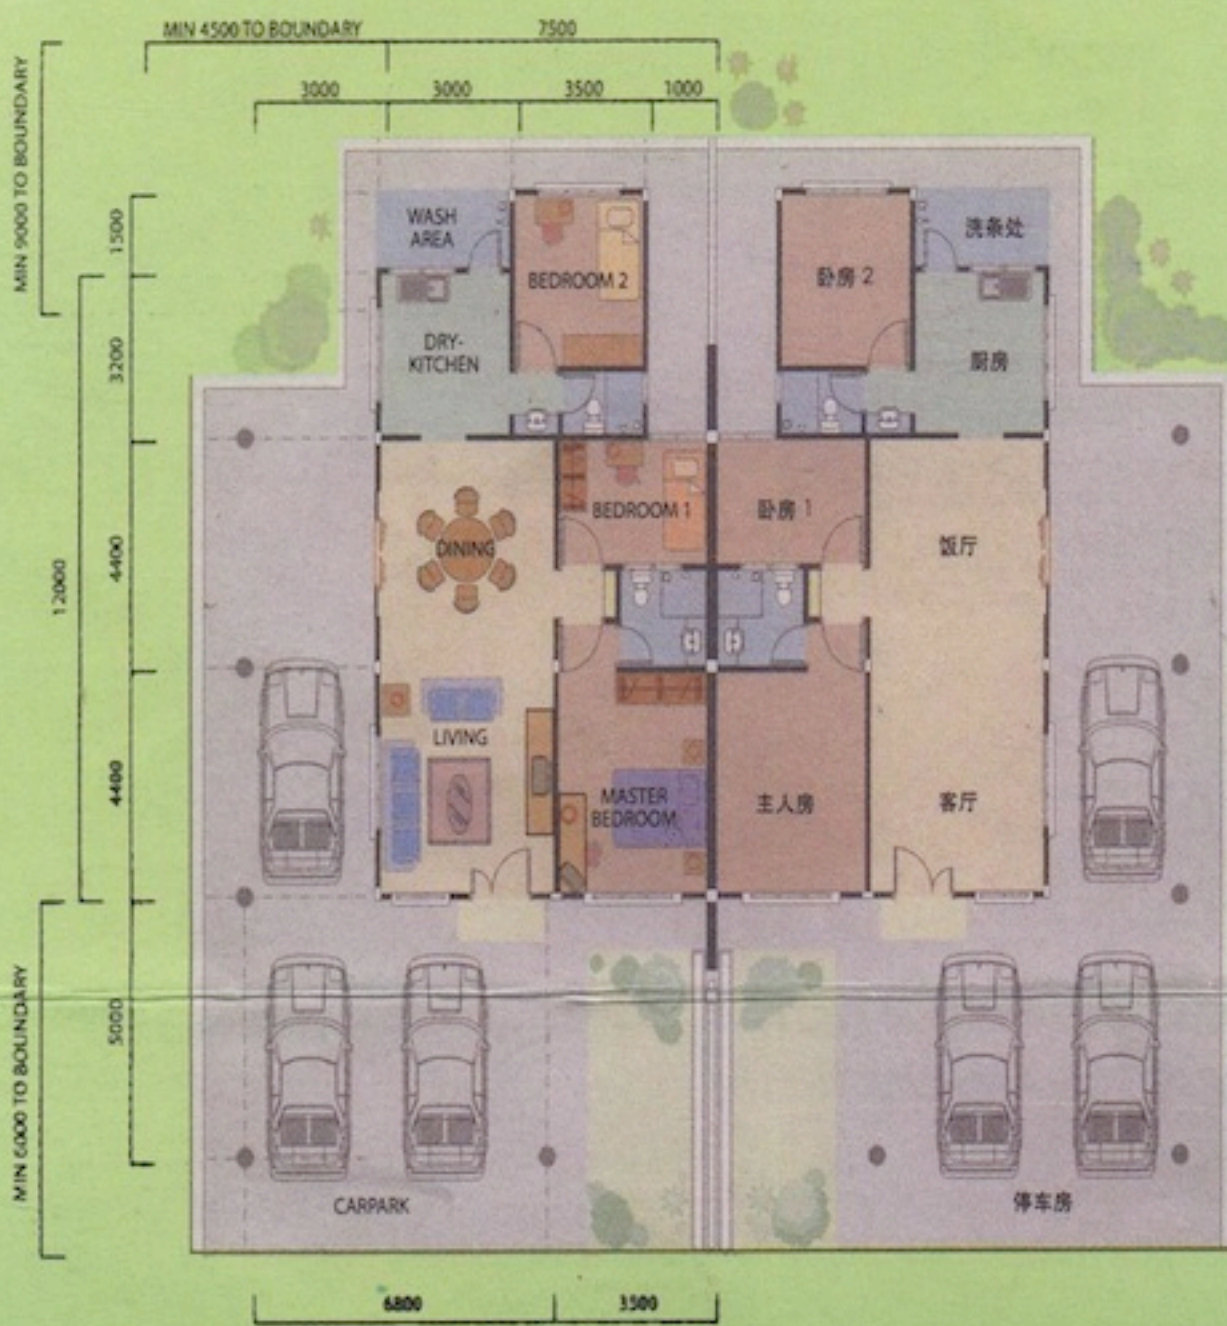

翠綠的家居環境，

時尚的房屋設計

Greenland Villa

綠雅園

24.6' X 44.3'
From RM 220,000

Single Storey 单层半独立
Semi-Detached

23' X 44.3'
From RM175,000

Single Storey 单层排屋
Terrace 中间/角头
intermediate/corner

TEL: 082-232888 • 016-8869298 • 013-8219393

FAX : 082 235288 OFFICE HOUR: Monday to Saturday : 8.00 am to 5.00 pm

Locality Plan

Single Storey **单层半独立**
Semi-Detached

Single Storey **单层排屋**
Terrace 中间/角头
intermediate/corner

Semi Detached		Terrace Inter		Terrace Corner	
Total Wall Up Area	92.1m ² 991.4ft ²	Total Wall Up Area	85.3m ² 918.2ft ²	Total Wall Up Area	85.3m ² 918.2ft ²
Total Covered Area	157m ² 1690ft ²	Total Covered Area	129.5m ² 1394ft ²	Total Covered Area	154.9m ² 1667ft ²